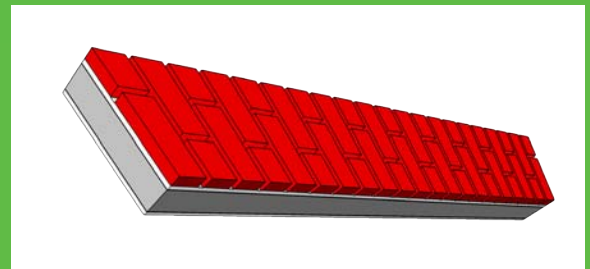

brickfabrication

Construction Solutions