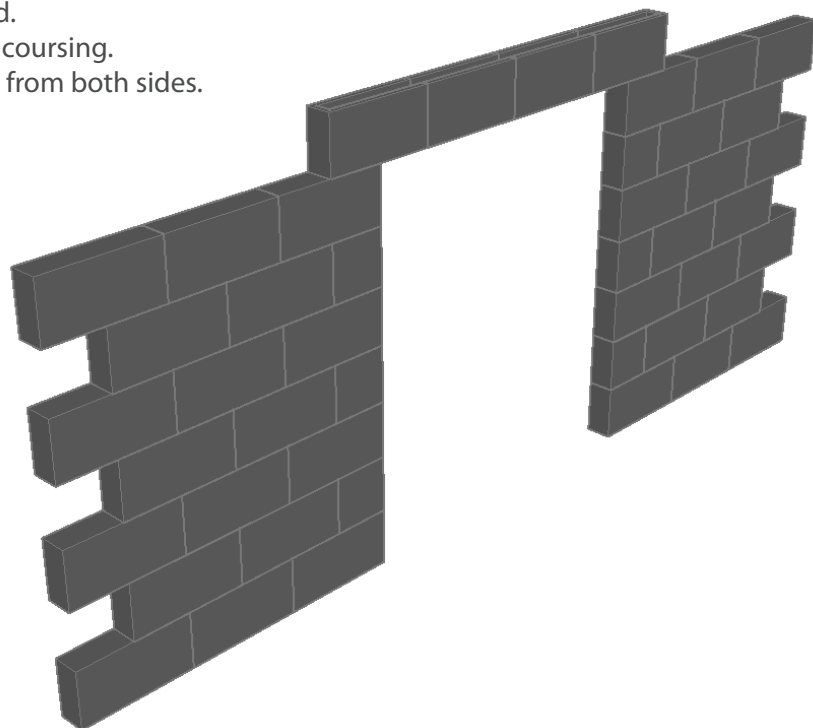

Block Lintels

Brick Fabrication is pleased to offer an innovative option to those construction companies using paint grade/fair faced blockwork in commercial developments for creating a clear opening in blockwork.

A quick, simple and easy to install block lintel giving a pleasing clean appearance in blockwork for contracts that call for an untreated block finish, such as schools, hospitals, prison, stadia etc.

The block lintel is a self supporting lintel made from concrete blocks with a groove cut along the length of the block which is filled with high strength concrete and appropriate re-bar. The appearance is of continuous blockwork from both sides, which matches the surrounding blockwork.

Brick Fabrication has developed the technique for cutting blocks to create block lintels and a method statement for the practical manufacture of block lintels for a variety of openings.

Full technical specification is available on request.

Benefits of Brick Fabrication Block Lintels include:

- Quick and easy to install.
- Lifting eyes incorporated on request.
- No further lintel required.
- Fits with standard block coursing.
- Good visual appearance from both sides.