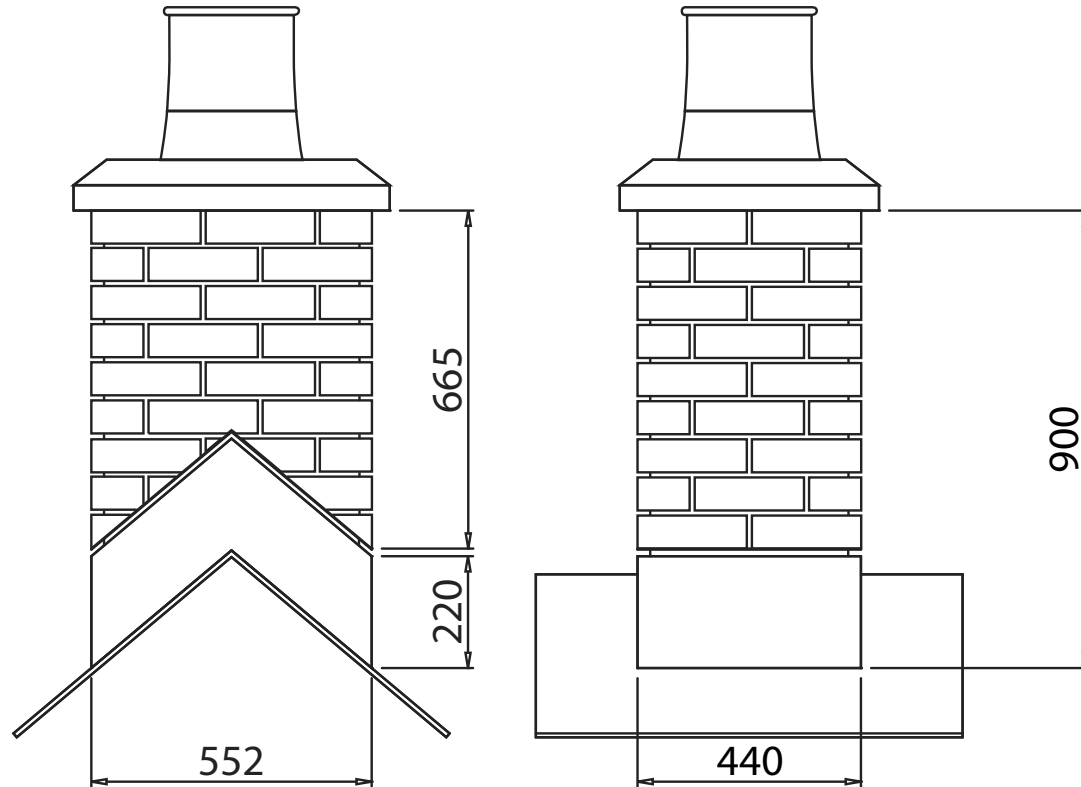

Avon

Brick Clad Chimney Stack

The brick clad stacks have a Glass Reinforced Plastic (GRP) sealed core and is then clad in real brick, stone or render prepared. Brick clad stacks allow for almost any finishing detail and can be clad to match the house build exactly. Brick clad chimneys come with lifting eyes for a quick and easy to intallation on site.

Chimney options shown here as a 40° mid ridge roof position stack, with no corbel detail with standard capping and a single 300mm pot. For full product details and available options please see the Brick Fabrication Brick Clad Chimney brochure or visit www.brickfabrication.co.uk.