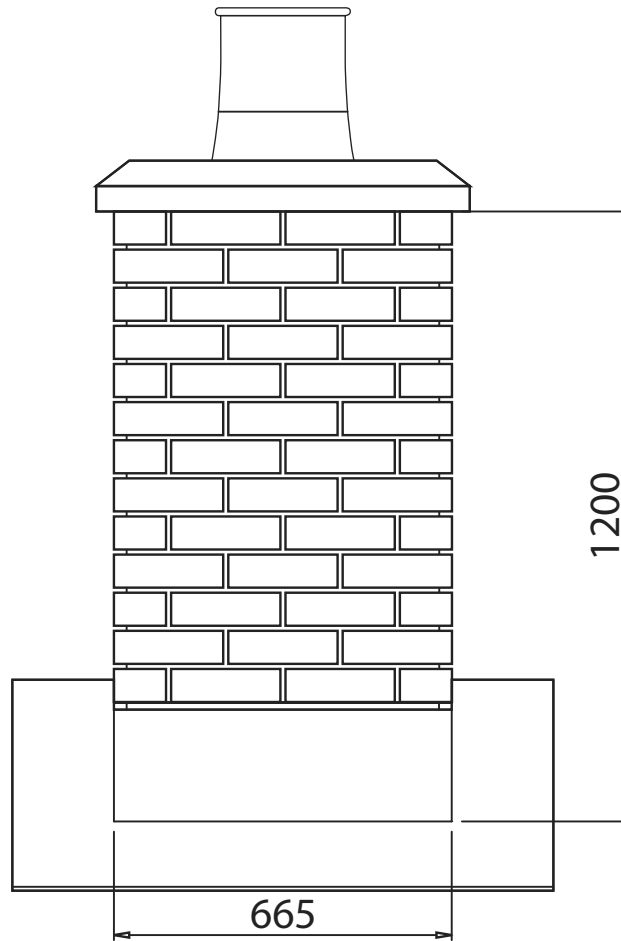

Ben Nevis

GRP Chimney Stack

The Brick Fabrication GRP stacks are completely manufactured in Glass Reinforced Plastic (GRP) and made to imitate brick, stone, render and lead flashing materials. The GRP stacks are completely sealed, lightweight, easy to handle and quick to install.

Chimney options shown here as a 40° mid ridge roof position stack, with no corbel detail with standard capping and a single 300mm pot. For full product details and available options please see the Brick Fabrication Brick Clad Chimney brochure or visit www.brickfabrication.co.uk.