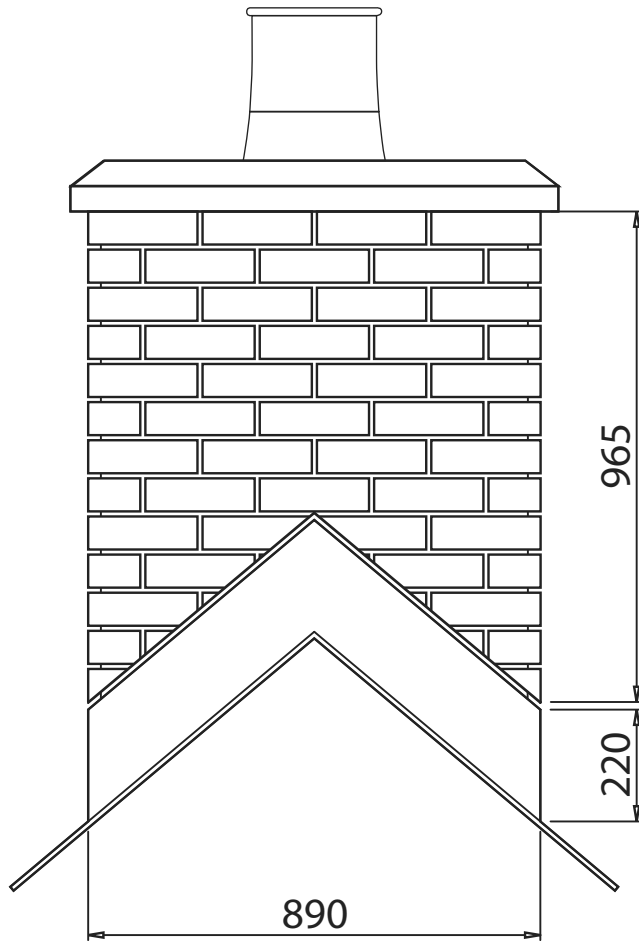

Ben Nevis

GRP Chimney Stack

The Brick Fabrication GRP stacks are completely manufactured in Glass Reinforced Plastic (GRP) and made to imitate brick, stone, render and lead flashing materials. The GRP stacks are completely sealed, lightweight, easy to handle and quick to install.

Chimney options shown here as a 40° mid ridge roof position stack, with no corbel detail with standard capping and a single 300mm pot. For full product details and available options please see the Brick Fabrication Brick Clad Chimney brochure or visit www.brickfabrication.co.uk.