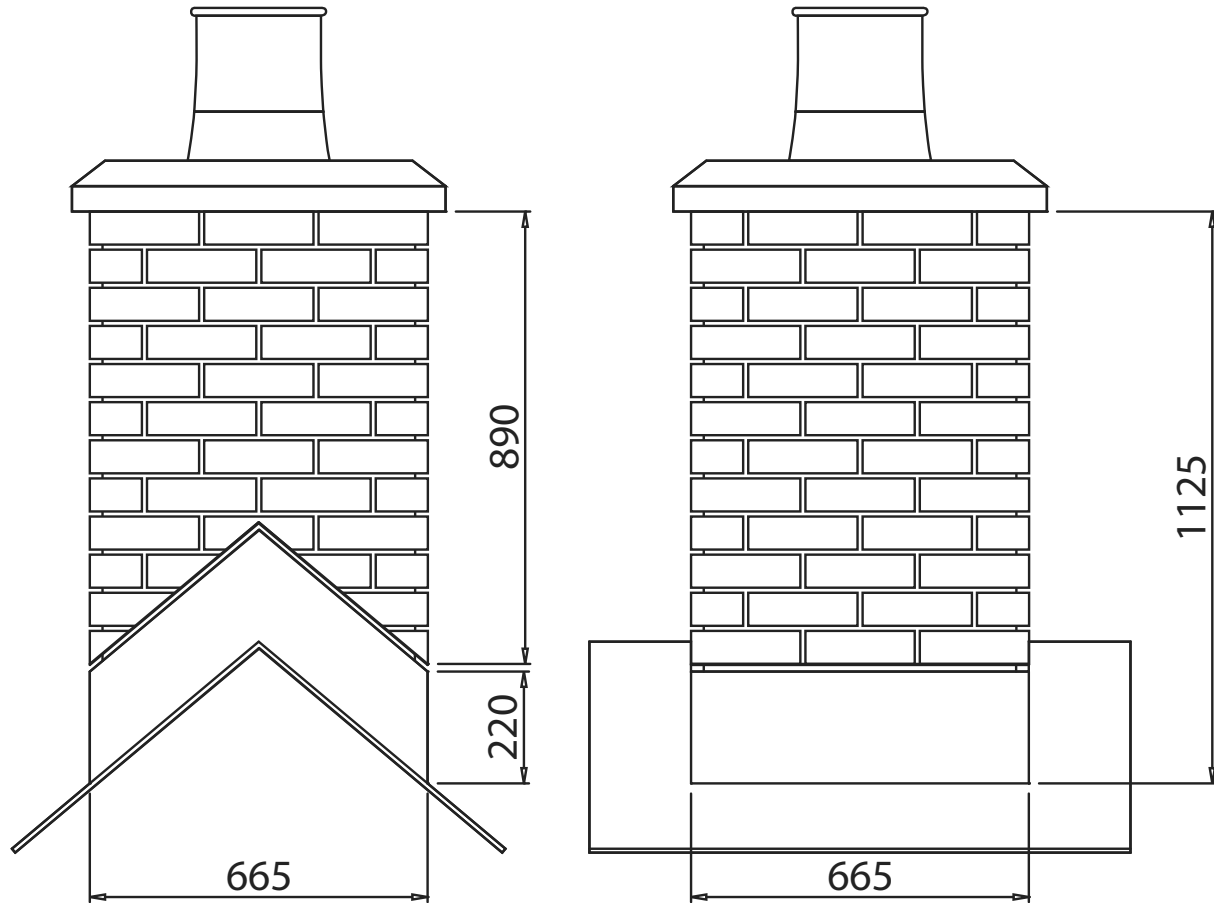

## Brick Clad Chimney Stack

The brick clad stacks have a Glass Reinforced Plastic (GRP) sealed core and is then clad in real brick, stone or render prepared. Brick clad stacks allow for almost any finishing detail and can be clad to match the house build exactly. Brick clad chimneys come with lifting eyes for a quick and easy to intallation on site.

Chimney options shown here as a 40° mid ridge roof position stack, with no corbel detail with standard capping and a single 300mm pot. For full product details and available options please see the Brick Fabrication Brick Clad Chimney brochure or visit [www.brickfabrication.co.uk](http://www.brickfabrication.co.uk).