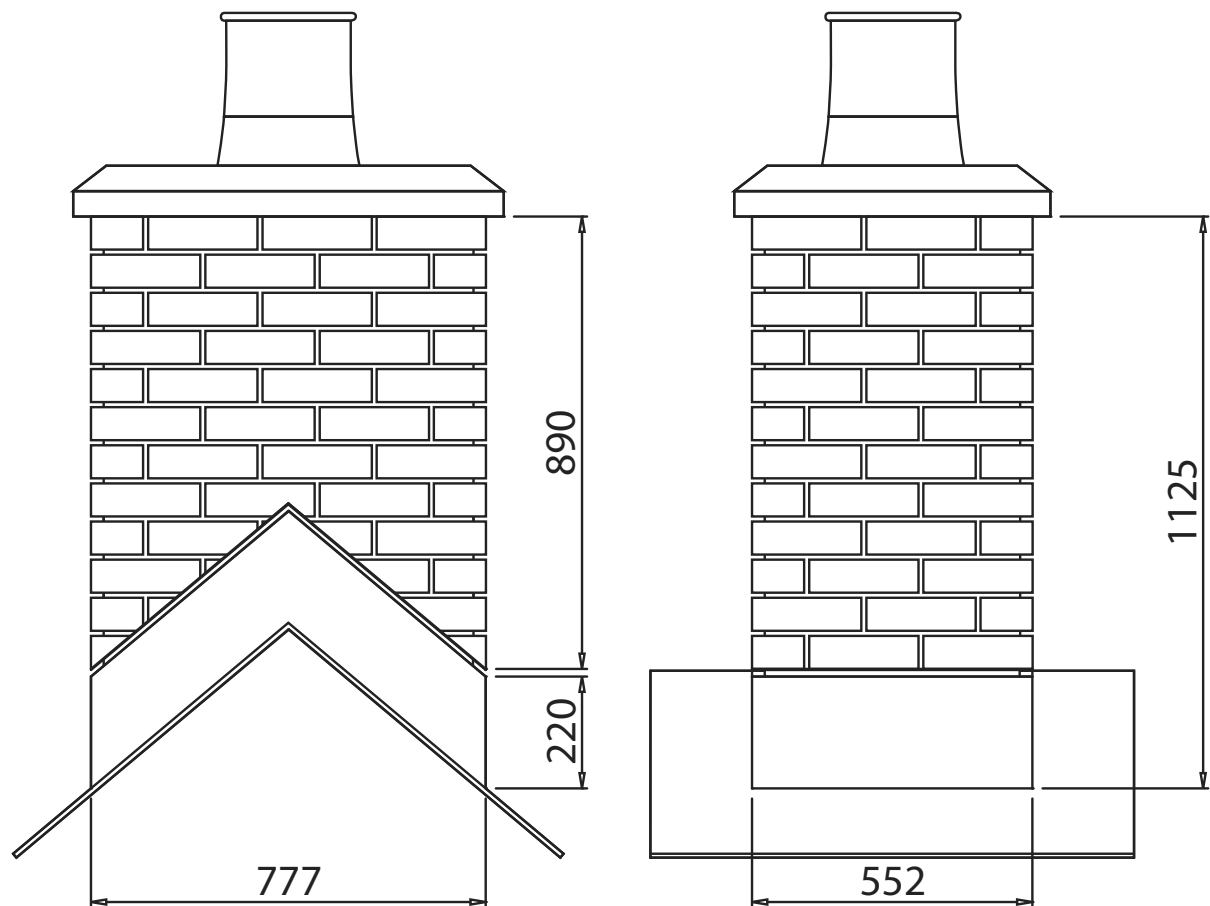

Scafell Pike

GRP Chimney Stack

The Brick Fabrication GRP stacks are completely manufactured in Glass Reinforced Plastic (GRP) and made to imitate brick, stone, render and lead flashing materials. The GRP stacks are completely sealed, lightweight, easy to handle and quick to install.

Chimney options shown here as a 40° mid ridge roof position stack, with no corbel detail with standard capping and a single 300mm pot. For full product details and available options please see the Brick Fabrication Brick Clad Chimney brochure or visit www.brickfabrication.co.uk.