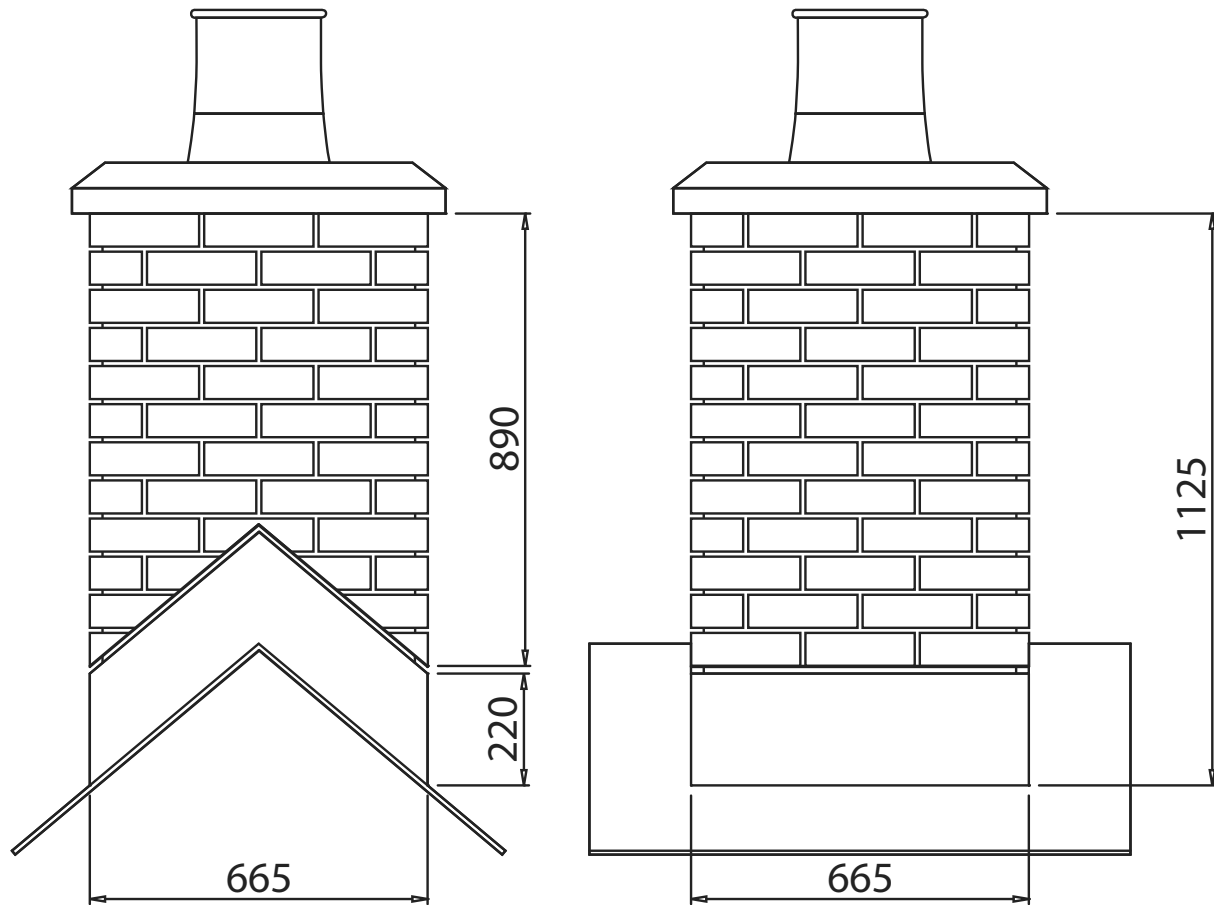

Snowdon

GRP Chimney Stack

The Brick Fabrication GRP stacks are completely manufactured in Glass Reinforced Plastic (GRP) and made to imitate brick, stone, render and lead flashing materials. The GRP stacks are completely sealed, lightweight, easy to handle and quick to install.

Chimney options shown here as a 40° mid ridge roof position stack, with no corbel detail with standard capping and a single 300mm pot. For full product details and available options please see the Brick Fabrication Brick Clad Chimney brochure or visit www.brickfabrication.co.uk.